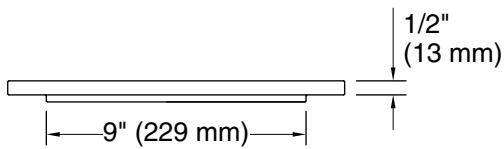

Material

- Durable acacia wood construction.

Installation

- Cutting board slides on sink ledge when sink is top-mounted or across the countertop when under-mounted.

Codes/Standards

None Applicable

KOHLER® One-Year Limited Warranty

See website for detailed warranty information.

Technical Information

All product dimensions are nominal.

Installation Type: Rim-mount, Deck-mount

Material: Wood