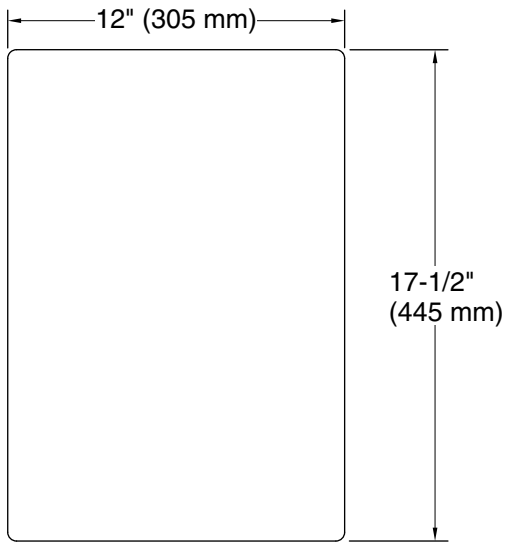

Material

- Durable acacia wood construction.

Installation

- Cutting board slides on sink ledge when sink is top-mounted or across the countertop when under-mounted.

Codes/Standards

None Applicable

KOHLER® One-Year Limited Warranty

See website for detailed warranty information.

Technical Information

All product dimensions are nominal.

Installation Type: Rim-mount, Deck-mount

Material: Wood