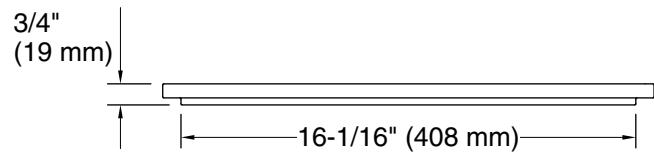

Material

- Durable acacia wood construction.

Installation

- Cutting board slides on sink ledge when sink is top-mounted or across the countertop when under-mounted.

Codes/Standards

None Applicable

KOHLER® One-Year Limited Warranty

See website for detailed warranty information.

Technical Information

All product dimensions are nominal.

Installation Type: Rim-mount, Deck-mount

Material: Wood